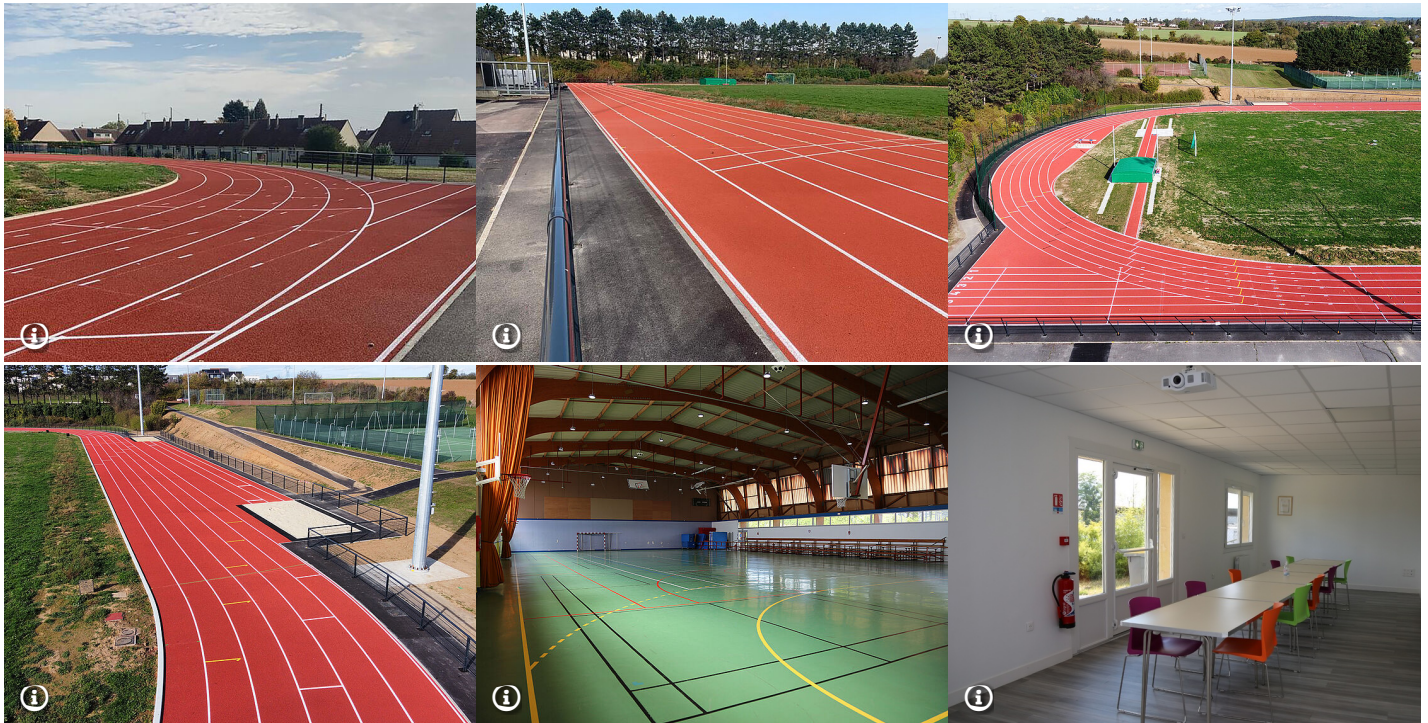

PRE-GAMES TRAINING CENTRE IN PICTURES

PGTC EQUIPMENT AND SERVICES

- › Anti doping room
- › Physiotherapy room
- › Weights room
- › Videosurveillance
- › Gated and secure car park and Bus parking lot
- › Wifi access and optic fiber
- › Coach office
- › Lounge and catering area and 4 meeting rooms
- › Catering and cooking facilities
- › Individual and communal showers
- › Film screening room
- › Floodlit track
- › Tribunes with 500 seats
- › Infirmary
- › Shuttles available in the city for the delegation
- › Adapted vehicle hire available
- › Adaptable schedule

IMPORTANT DETAILS