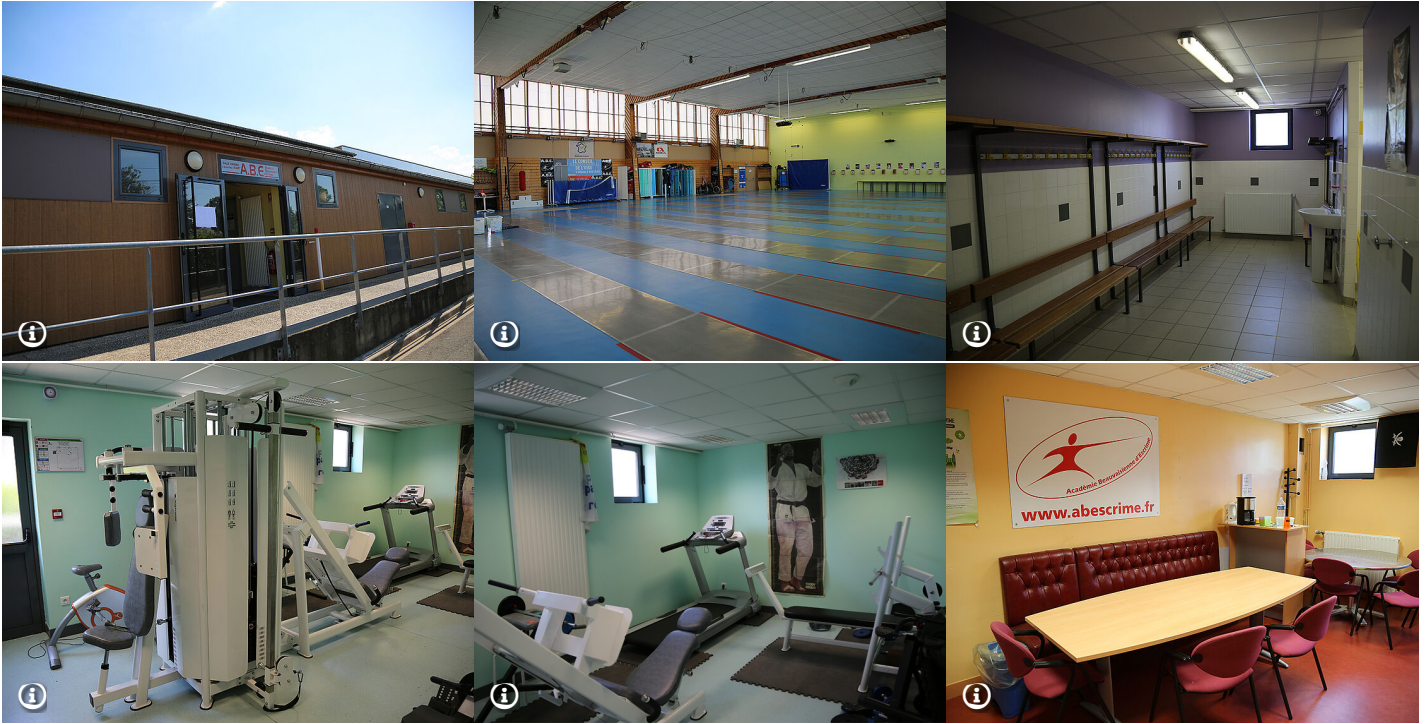

The Léo Lagrange sports venue is located just 100 m away and includes a multisport hall (40x20) with a specific flooring for roller practice, a 18 x 36 m linoleum basketball court, a dojo with 5 fighting areas (non official dimensions), a stabilized football ground of 100 x 65 m, a boxing hall with a mobile ring, a wrestling hall with a fixed ring, 4 lockers, 1 meeting room for 10 persons, 2 offices and 2 bathroom facilities.

- › Technical room for épée connection repairs
- › Linoleum flooring and ceiling height of 8.5 m
- › Regulated air conditioning offering an ideal temperature for practice all year round

PRE-GAMES TRAINING CENTRE IN

PICTURES

PGTC EQUIPMENT AND SERVICES

- › Weights room
- › Secure storage area
- › Security / caretaker
- › Secure car park
- › High speed wifi access
- › Office for trainer
- › Lounge room with small kitchen which can double as a small catering area
- › Meeting room with videoprojector and connected tables
- › Catering area
- › Lockers
- › Individual showers
- › Communal showers
- › Screening room
- › Lighting : 250 lux
- › Club house
- › Infirmary
- › Bus or minivan available for the delegation
- › Adapted vehicle service available
- › Gated site
- › Equipment available for private use
- › Air conditioning
- › Adaptable schedule

IMPORTANT DETAILS

- › 14 metal tracks with integrated reels, all electric
- › Display stopwatches with automated touches on all tracks
- › Video screening (with camera and specific software) on 5 tracks with international standards
- › Giant screen
- › Altitude : 67 m